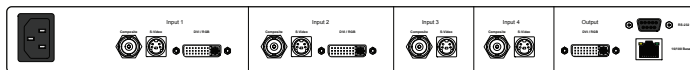

Rear panel - QuadView 2+2