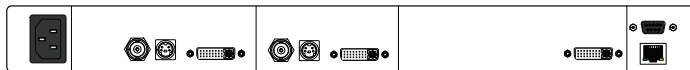

Rear panel - DualView 2