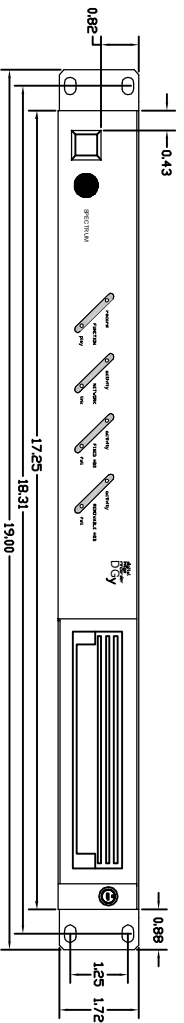

REV	DATE	BY	DESCRIPTION	APPROVAL
1	10/23/07	HL	CUSTOMER DWG	

UNLESS OTHERWISE SPECIFIED DIMENSIONS ARE IN INCHES FRACTIONS DECIMALS ANGLES		DRAWN HL		DATE 10/24/07		TITLE DGY 201X	
TOLERANCES FRACTIONS DECIMALS ANGLES		CHECKED ---		DATE ---		SEE SCALE FULL DIM. NO. SK-0100	
± 1/16 ± .005 ± 1/2		---		---		DO NOT SCALE DRAWING SHEET 1 OF 2	

Front View

Rear View

SPECTRUM 950 MARINA VILLAGE PARKWAY, ALAMIEDA, CALIFORNIA		DGY 201X	
DATE	REV	DATE	REV
10/23/07	1		